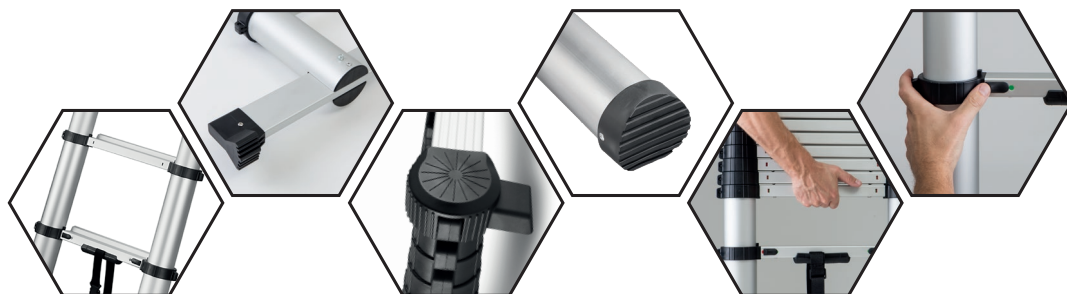

PRO-SOFTLINE - TELESCOPIC LADDER

NEW STANDARD

SOFT CLOSE SYSTEM

PRODUCED IN THE FOLLOWING SIZES

Standing Ladder:

- 3.8 m • 3.2 m • 2.6 m
- 3.5 m • 2.9 m • 2.3 m
- 2.0 m

Combi Ladder:

- 7+2 steps - 2.6 m

Type Approved
Safety
Regular Production
Surveillance

www.tuv.com
ID 1111306212

PRO-SOFTLINE - TELESCOPIC LADDER

FACAS Item no.	Rungs	Tubes diameter	Assembled size / Step Size	Height open	Working height	Packing size / CMB	NET.WT / G.WT
 300-2.0-7	7	40 mm / 60 mm	70.4x49x7.6 cm / Narrow step	2.03 m	3.0 m	49.7x7.6x72.7 cm 0.02746 m ³	6.3 / 7.1 kg
 300-2.3-8	8	36 mm / 60 mm	73.5x49x7.6 cm / Narrow step	2.32 m	3.3 m	49.7x7.6x75.8 cm 0.028631 m ³	7.1 / 8.15 kg
 300-2.6-9	9	36 mm / 64 mm	77x49.4x8.0 cm / Narrow step	2.62 m	3.6 m	51x8x80 cm 0.0327 m ³	8.2 / 9.46 kg
 300-2.9-10	10	36 mm / 68 mm	79.7x50x8.4 cm / Narrow step	2.92 m	3.9 m	51x8.5x83 cm 0.03598 m ³	9.5 / 10.57 kg
 300-3.2-11+	11	40 mm / 76 mm	85.3x80.1x10.6 cm / Narrow step	3.24 m	4.2 m	51.6x9x86.8 cm 0.0403 m ³	12 / 13.15 kg
 300-3.5-12+	12	40 mm / 80 mm	88.4x84.1x10.6 cm / Narrow step	3.54 m	4.5 m	52x9.5x90 cm 0.0446 m ³	13.3 / 14.5 kg
 300-3.8-13+	13	40 mm / 85 mm	91.5x87.1x10.6 cm / Wide step	3.83 m	4.8 m	52.3x10x93.5cm 0.04801 m ³	15.55 / 16.8 kg
 300-7+2+ (SGS certified)	7+2	32/40 mm / 60 mm	79.7x73.1x15 cm / Narrow step	2.65 m	2.7 m	50.5x15.5x79.6 cm 0.062307 m ³	15.56 / 16.87 kg